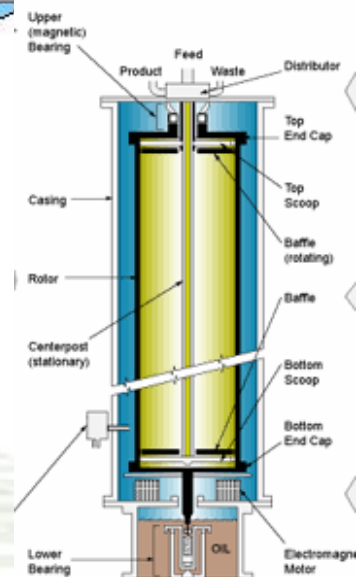

Cascade Hall, Yongbyon NRC, DPRK

3-D SketchUp Model

Interiors as Observed

US Exemplar

CNS Cross-section